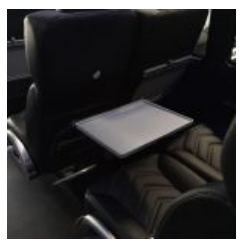

NationsBus.com
(800) 523-3262

2016 Grech Motors GM45

Unit# J7250

Options/Specification:

Plug Entrance Door
AM/FM/CD/MP3 Player
DVD Player w/(7) Monitors
55K BTU Front A/C System
90K BTU Rear A/C System
Highback Reclining Seats
Level 5 Leather Seats
Armrests
Under Seat Retractable Seatbelts
Window Shades
(2) Tables
Foot Rests
Fold Down Tray Tables
Back Up Alarm
110 Watt USB Ports On Every Row
PA System
Back Up Camera
Dual 50 Gallon Fuel Tanks
Interior and Exterior LED Lighting
Flooring - Altro Exotic
Air Brake System
Panoramic Window Over Driver
Air Ride Suspension
Rooftop Condenser
Base Paint - Black

Chassis: Freightliner
M2

Engine/Fuel: 6.7L
Cummins
Diesel

Transmission: Allison 2500

Odometer: 118,000

Configuration: 48
Passengers,
Forward
Facing, plus
driver,

Price: \$187,825.00

Nations Bus Sales - 555 Outlet Mall Blvd, St. Augustine, FL 32084 (904) 347-2296