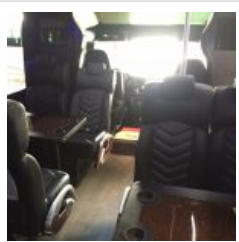

NationsBus.com
(800) 523-3262

2016 Grech Motors GM45

Unit# J7250

Options/Specification:

Plug Entrance Door
AM/FM/CD/MP3 Player
DVD Player w/(7) Monitors
55K BTU Front A/C System
90K BTU Rear A/C System
Highback Reclining Seats
Level 5 Leather Seats
Armrests
Under Seat Retractable Seatbelts
Window Shades
(2) Tables
Foot Rests
Fold Down Tray Tables
Back Up Alarm
110 Watt USB Ports On Every Row
PA System
Back Up Camera
Dual 50 Gallon Fuel Tanks
Interior and Exterior LED Lighting
Flooring - Altro Exotic
Air Brake System
Panoramic Window Over Driver
Air Ride Suspension
Rooftop Condenser
Base Paint - Black

Chassis: Freightliner
M2

Engine/Fuel: 6.7L
Cummins
Diesel

Transmission: Allison 2500

Odometer: 118,000

Configuration: 48
Passengers,
Forward
Facing, plus
driver,

Price: \$187,825.00

Nations Bus Sales - 555 Outlet Mall Blvd, St. Augustine, FL 32084 (904) 347-2296