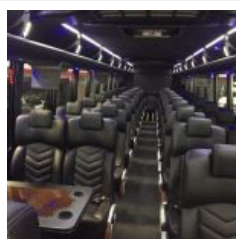

### Options/Specification:

Plug Entrance Door  
 AM/FM/CD/MP3 Player  
 DVD Player w/(7) Monitors  
 55K BTU Front A/C System  
 90K BTU Rear A/C System  
 Highback Reclining Seats  
 Level 5 Leather Seats  
 Armrests  
 Under Seat Retractable Seatbelts  
 Window Shades  
 Tray Tables  
 Footrests  
 (2) Tables  
 Back Up Alarm  
 110 Watt USB Ports On Every Row  
 PA System  
 Back Up Camera  
 Dual 50 Gallon Fuel Tanks  
 Interior and Exterior LED Lighting  
 Flooring - Altro Exotic  
 Air Brake System  
 Panoramic Window Over Driver  
 Air Ride Suspension  
 Rooftop Condenser  
 Base Paint - Black  
 New Bus w/ Full Warranties  
 Canada Admissible.