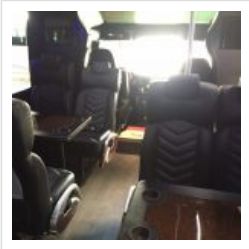

Price: $223,900.00