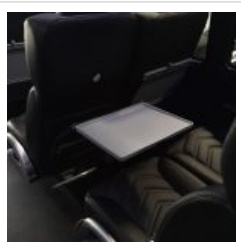

### Options/Specification:

Plug Entrance Door  
 AM/FM/CD/MP3 Player  
 DVD Player w/(7) Monitors  
 55K BTU Front A/C System  
 90K BTU Rear A/C System  
 Highback Reclining Seats  
 Level 5 Leather Seats  
 Armrests  
 Under Seat Retractable Seatbelts  
 Window Shades  
 Tray Tables  
 Footrests  
 (2) Tables  
 Back Up Alarm  
 110 Watt USB Ports On Every Row  
 PA System  
 Back Up Camera  
 Dual 50 Gallon Fuel Tanks  
 Interior and Exterior LED Lighting  
 Flooring - Altro Exotic  
 Air Brake System  
 Panoramic Window Over Driver  
 Air Ride Suspension  
 Rooftop Condenser  
 Base Paint - Black  
 New Bus w/ Full Warranties  
 Canada Admissible.