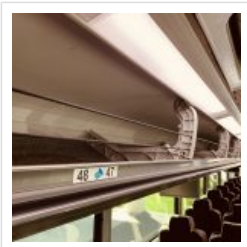

Nations Bus Sales - 555 Outlet Mall Blvd, St. Augustine, FL 32084 (904) 347-2296