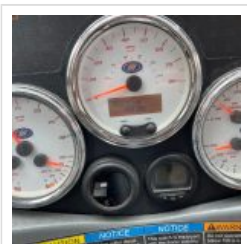

Nations Bus Sales - 555 Outlet Mall Blvd, St. Augustine, FL 32084 (904) 347-2296