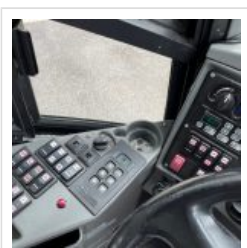

Nations Bus Sales - 555 Outlet Mall Blvd, St. Augustine, FL 32084 (904) 347-2296