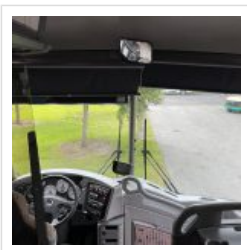

Nations Bus Sales - 555 Outlet Mall Blvd, St. Augustine, FL 32084 (904) 347-2296