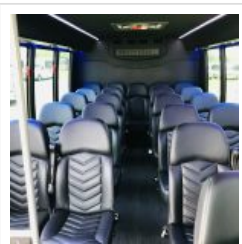

NationsBus.com
(800) 523-3262

2017 Grech GM28

Unit# 38942

Options/Specification:

Vapor Electric Plug Door
 Panoramic Front Viewing Window
 Frameless Coach Windows with 3
 Emergency Egress Windows Per
 Side
 Emergency Escape Hatch
 Stainless Steel Wheel Covers
 REI PA System
 REI Touchscreen Multimedia
 Receiver
 AM/FM/CD/DVD/USB/Bluetooth
 LCD Monitors Bulkhead
 4 Hertz Premium Audio 6.5"
 Speakers in Passenger Area
 Back-Up Camera and Back-Up
 Alarm
 Altro Wood Look Flooring with 3/4"
 Marine Grade Subfloor
 Ambient Interior LED
 Lighting/Exterior LED Lighting
 Rear Luggage Area with Automatic
 Power Retractable Step
 Black Fabric Headliner, Black
 Fabric Interior Trim, and Black
 Carpeted Side Walls
 Fully Welded Steel Cage
 Riveted Aircraft Grade Aluminum
 Body
 6.8L Triton V10 Gas Engine
 TorqShift 6-Speed Automatic with
 Overdrive
 ProAir HVAC 97,000 BTU with Roof
 Mounted Condensers and
 Evaporator

Chassis: Ford E-450
Engine/Fuel: 6.8L V10 Gas
Transmission: 6 Speed Automatic
Odometer: 12,086
Configuration: 23 Passengers, Forward Facing, plus driver, Rear Luggage,
Location: FL
Price: \$92,800.00

Nations Bus Sales - 555 Outlet Mall Blvd, St. Augustine, FL 32084 (904) 347-2296