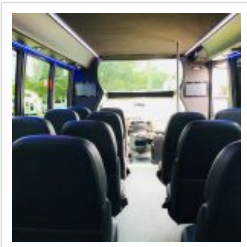

NationsBus.com
(800) 523-3262

2017 Grech GM28

Unit# 38942

Options/Specification:

Vapor Electric Plug Door
 Panoramic Front Viewing Window
 Frameless Coach Windows with 3
 Emergency Egress Windows Per
 Side
 Emergency Escape Hatch
 Stainless Steel Wheel Covers
 REI PA System
 REI Touchscreen Multimedia
 Receiver
 AM/FM/CD/DVD/USB/Bluetooth
 LCD Monitors Bulkhead
 4 Hertz Premium Audio 6.5"
 Speakers in Passenger Area
 Back-Up Camera and Back-Up
 Alarm
 Altro Wood Look Flooring with 3/4"
 Marine Grade Subfloor
 Ambient Interior LED
 Lighting/Exterior LED Lighting
 Rear Luggage Area with Automatic
 Power Retractable Step
 Black Fabric Headliner, Black
 Fabric Interior Trim, and Black
 Carpeted Side Walls
 Fully Welded Steel Cage
 Riveted Aircraft Grade Aluminum
 Body
 6.8L Triton V10 Gas Engine
 TorqShift 6-Speed Automatic with
 Overdrive
 ProAir HVAC 97,000 BTU with Roof
 Mounted Condensers and
 Evaporator

Chassis: Ford E-450
Engine/Fuel: 6.8L V10 Gas
Transmission: 6 Speed Automatic
Odometer: 12,086
Configuration: 23 Passengers, Forward Facing, plus driver, Rear Luggage,
Location: FL
Price: \$92,800.00

Nations Bus Sales - 555 Outlet Mall Blvd, St. Augustine, FL 32084 (904) 347-2296