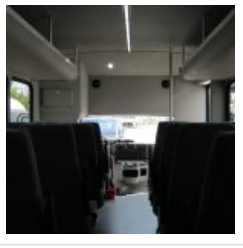

Price: $69,700.00