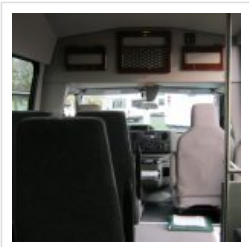

NationsBus.com
(800) 523-3262

2017 Turtle Top Van Terra XLT

Unit# 25077

Options/Specification:

- Electric Entrance Door
- Kubota Key Switch Entrance
- Remote Keyless Entry
- AM/FM/CD Player
- Auxiliary Input
- Highback Reclining Seats
- Level 4 Seat Fabric "Incense Blue Seats"
- Seatbelts
- Armrests
- A/C System w/ 60K BTU
- Heater System w/ 45K BTU
- Grey Altro Flooring
- Emergency Equipment
- 40 Gallon Fuel Tank
- Wheel Covers
- Base Paint - White
- New Bus w/ Full Warranties
- Canada Admissible.

Chassis: Ford E350

Engine/Fuel: 6.8L V10 Gas

Transmission: Automatic

Odometer: 1,100

Configuration: 14 Passengers, Forward Facing, plus driver, Rear Luggage,

Location: FL

Price: \$67,700.00

Nations Bus Sales - 555 Outlet Mall Blvd, St. Augustine, FL 32084 (904) 347-2296