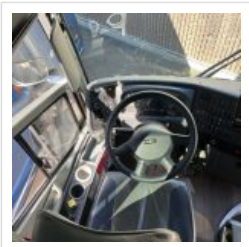

NationsBus.com
(800) 523-3262

2017 Van Hool CX35

Unit# 49687

Options/Specification:

- Rear Engine Coach
- Underfloor Luggage Storage
- Overhead Parcel Racks
- Fuel Tank- 160 Gallons
- GVWR 41,900 lbs
- Front Kneeling System
- Tires- 315/80R 22.5
- Alcoa Aluminum Wheels
- Kiel Coach Reclining Seats
- 3 Point Seatbelts
- Driver's ISRI Adjustable Seat
- Individual Reading Lights
- Fire Suppression System
- Back-up Camera
- Work Stations
- Tables between some Seats
- Woodgrain Flooring
- Front & Rear LED Signs
- Rear Bike Rack
- Canada Admissible.

Chassis: Van Hool

Engine/Fuel: Cummins L9 Diesel

Transmission: Allison B500

Odometer: 129,000

Configuration: 34
Passengers,
Forward
Facing, plus
driver,
Overhead
Luggage,

Location: CA

Price: \$249,900.00

Nations Bus Sales - 555 Outlet Mall Blvd, St. Augustine, FL 32084 (904) 347-2296