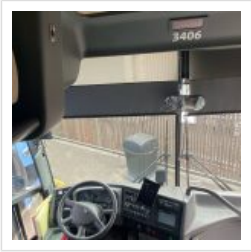

Nations Bus Sales - 555 Outlet Mall Blvd, St. Augustine, FL 32084 (904) 347-2296