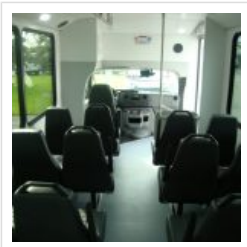

NationsBus.com
(800) 523-3262

2017 World Trans 24EW P/T

Unit# 05224

Options/Specification:

- Electric Entrance Door
- AM/FM/ Player
- 70k BTU A/C System w/ 2 Compressors
- 65k BTU Heat System
- Midback Rigid Oxen Gray Vinyl Seats
- Armrests on Aisle
- Anti-Vandal Grab Handles on Aisle Seats
- Seatbelts
- Overhead Handrails
- Black Rubber Flooring
- Back Up Alarm
- LED Interior Lights
- Soft Touch Interior
- Double Wheel Chair Door
- Ricon Wheel Chair Lift
- Q-Straint Tie-Downs
- Storage Bag
- Mud Flaps in Front and Rear
- Interlock Inpower w/ Fast Idle Rear Door
- T-Slider Windows
- Hydraulic Brakes
- Brand New w/ Full Warranties

Chassis: Ford E-450

Engine/Fuel: 6.8L V10 Gas

Transmission: Automatic

Odometer: 15,947

Configuration: 12 Passengers, Forward Facing, plus driver, 2 Tiedowns,

Location: FL

Price: \$54,800.00

Nations Bus Sales - 555 Outlet Mall Blvd, St. Augustine, FL 32084 (904) 347-2296