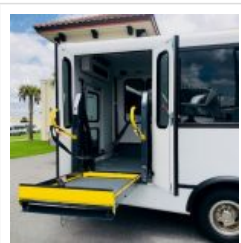

NationsBus.com
(800) 523-3262

2017 World Trans 24EW P/T

Unit# 05224

Options/Specification:

- Electric Entrance Door
- AM/FM/ Player
- 70k BTU A/C System w/ 2 Compressors
- 65k BTU Heat System
- Midback Rigid Oxen Gray Vinyl Seats
- Armrests on Aisle
- Anti-Vandal Grab Handles on Aisle Seats
- Seatbelts
- Overhead Handrails
- Black Rubber Flooring
- Back Up Alarm
- LED Interior Lights
- Soft Touch Interior
- Double Wheel Chair Door
- Ricon Wheel Chair Lift
- Q-Straint Tie-Downs
- Storage Bag
- Mud Flaps in Front and Rear
- Interlock Inpower w/ Fast Idle Rear Door
- T-Slider Windows
- Hydraulic Brakes
- Brand New w/ Full Warranties

Chassis: Ford E-450

Engine/Fuel: 6.8L V10 Gas

Transmission: Automatic

Odometer: 15,947

Configuration: 12 Passengers, Forward Facing, plus driver, 2 Tiedowns,

Location: FL

Price: \$54,800.00

Nations Bus Sales - 555 Outlet Mall Blvd, St. Augustine, FL 32084 (904) 347-2296