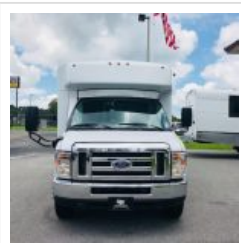

NationsBus.com
(800) 523-3262

2017 World Trans 24EW P/T

Unit# 05224

Options/Specification:

- Electric Entrance Door
- AM/FM/ Player
- 70k BTU A/C System w/ 2 Compressors
- 65k BTU Heat System
- Midback Rigid Oxen Gray Vinyl Seats
- Armrests on Aisle
- Anti-Vandal Grab Handles on Aisle Seats
- Seatbelts
- Overhead Handrails
- Black Rubber Flooring
- Back Up Alarm
- LED Interior Lights
- Soft Touch Interior
- Double Wheel Chair Door
- Ricon Wheel Chair Lift
- Q-Straint Tie-Downs
- Storage Bag
- Mud Flaps in Front and Rear
- Interlock Inpower w/ Fast Idle Rear Door
- T-Slider Windows
- Hydraulic Brakes
- Brand New w/ Full Warranties

Chassis: Ford E-450

Engine/Fuel: 6.8L V10 Gas

Transmission: Automatic

Odometer: 15,947

Configuration: 12 Passengers, Forward Facing, plus driver, 2 Tiedowns,

Location: FL

Price: \$54,800.00

Nations Bus Sales - 555 Outlet Mall Blvd, St. Augustine, FL 32084 (904) 347-2296