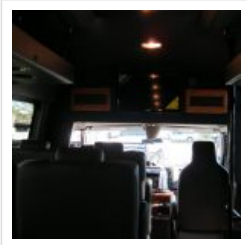

NationsBus.com
(800) 523-3262

2018 Turtle Top Van Terra XLT Exec

Unit# 62133

Chassis: Ford E350
Engine/Fuel: 6.8L V10 Gas
Transmission: Automatic
Odometer: 2,320
Configuration: 13 Passengers,
Warning: in_array() expects parameter 2 to be array, null given in /home/customer/www/nationsbus.com/public_html/wp-content/themes/nations_bus_sales/dkpdf/dkpdf-index.php on line 184 plus driver.
Location: CA
Price: \$84,900.00

Options/Specification:

- Electric Entrance Door
- Kubota Key Switch Entrance
- AM/FM/CD Player
- DVD Player with 24" Monitor
- Black Halo Bentley Seats
- High Back Reclining Seats
- Armrests
- Retractable Seat Belts
- Front/Rear A/C System w/ 70k BTU
- Woodgrain Walnut Flooring
- (7) USB Plugs
- (7) Cigarette Lighter Plugs
- Individual Reading Lights
- Ice Chest w/ Extra Cup Holders
- Overhead Parcel Racks
- Back Up Alarm
- PA System
- Wheel Covers
- Base Paint Black
- New Bus With Full Warranties