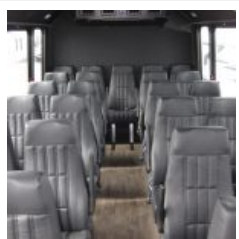

## 2019 Champion Challenger 270 Exec

Unit# 06529

### Options/Specification:

- Electric Entrance Door
- Key Switch Entry
- Highback Reclining Seats
- Level 5 Seat Fabric
- Armrests
- Seatbelts
- AM/FM//MP3/CD Player
- 87K BTU A/C System w/ Dual Compressors
- 65K BTU Heater
- Front Lighted ID Sign
- Solid Windows
- Gerflor Flooring (Harmonia Anticwood)
- PA System
- Back Up Alarm
- Rear Bumper Painted Black w/ Step
- Safety Package(Fire Extinguisher, First Aid Kit, Flare, Reflector)
- Walls/Ceiling Padded in Black Vinyl
- LED Interior Dome Light
- 55 Gallon Gas Tank
- 225 Amp Alternator
- Base Paint - White
- Hydraulic Brakes
- New Bus w/ Full Warranties