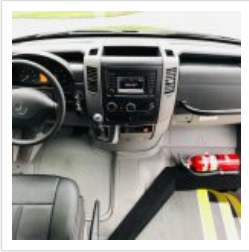

### Options/Specification:

Portal Entrance Door  
 AM/FM/CD/Bluetooth/MP3 Player  
 Rich Black Executive Style Seating  
 Reclining Leather Seats  
 Armrests  
 Underseat Retractable Seatbelts  
 70K BTU A/C System w/ Ducted Vents  
 60K BTU Heater  
 Altro Woodgrain Flooring - Manor Oak  
 Stadium Style Seating  
 USB 12V Plugs in Every Row  
 Back Up Camera  
 Back Up Alarm  
 Overhead Parcel Racks  
 Rear Luggage Shelf  
 Stainless Steel Wheel Covers  
 Safety Equipment Kit  
 New Bus w/ Full Warranties

**Chassis:** Mercedes  
 3500  
  
**Engine/Fuel:** 3.0L V6  
 Diesel  
  
**Transmission:** Automatic  
  
**Odometer:** 250  
  
**Configuration:** 14  
 Passengers,  
 Forward  
 Facing, plus  
 driver,  
 Overhead  
 Luggage,  
 Rear  
 Luggage,  
  
**Location:** FL