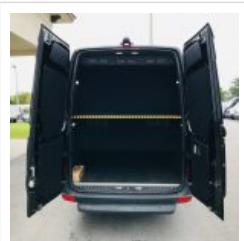

### Options/Specification:

Portal Entrance Door  
 AM/FM/CD/Bluetooth/MP3 Player  
 Rich Black Executive Style Seating  
 Reclining Leather Seats  
 Armrests  
 Underseat Retractable Seatbelts  
 70K BTU A/C System w/ Ducted Vents  
 60K BTU Heater  
 Altro Woodgrain Flooring - Manor Oak  
 Stadium Style Seating  
 USB 12V Plugs in Every Row  
 Back Up Camera  
 Back Up Alarm  
 Overhead Parcel Racks  
 Rear Luggage Shelf  
 Stainless Steel Wheel Covers  
 Safety Equipment Kit  
 New Bus w/ Full Warranties

**Chassis:** Mercedes  
 3500  
  
**Engine/Fuel:** 3.0L V6  
 Diesel  
  
**Transmission:** Automatic  
  
**Odometer:** 250  
  
**Configuration:** 14  
 Passengers,  
 Forward  
 Facing, plus  
 driver,  
 Overhead  
 Luggage,  
 Rear  
 Luggage,  
  
**Location:** FL