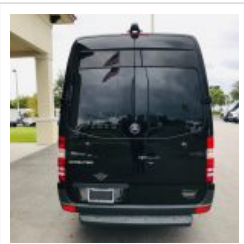

## 2019 L.A. West Sprinter Executive

Unit# 43068

### Options/Specification:

Portal Entrance Door  
 AM/FM/CD/Bluetooth/MP3 Player  
 Rich Black Executive Style Seating  
 Reclining Leather Seats  
 Armrests  
 Underseat Retractable Seatbelts  
 70K BTU A/C System w/ Ducted Vents  
 60K BTU Heater  
 Altro Woodgrain Flooring - Manor Oak  
 Stadium Style Seating  
 USB 12V Plugs in Every Row  
 Back Up Camera  
 Back Up Alarm  
 Overhead Parcel Racks  
 Rear Luggage Shelf  
 Stainless Steel Wheel Covers  
 Safety Equipment Kit  
 New Bus w/ Full Warranties

**Chassis:** Mercedes  
 3500  
  
**Engine/Fuel:** 3.0L V6  
 Diesel  
  
**Transmission:** Automatic  
  
**Odometer:** 250  
  
**Configuration:** 14  
 Passengers,  
 Forward  
 Facing, plus  
 driver,  
 Overhead  
 Luggage,  
 Rear  
 Luggage,  
  
**Location:** FL