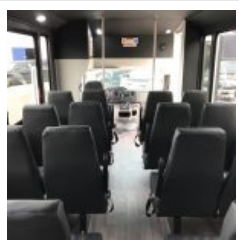

NationsBus.com
(800) 523-3262

2019 World Trans 26EW Exec

Unit# 00971

Options/Specification:

- Electric Entrance Doors
- AM/FM/CD Player w (4) Speakers
- Hi-Back Reclining Seats
- Level 5 Seating (Black O' Vinyl)
- Armrests
- Seat Belts
- Solid Windows
- Street Side Exhaust
- A/C- 75K BTU w Dual Compressors
- Heater - 65K BTU
- Safety Kit
- Reverse Alarm
- Gerflor Flooring
- Hydraulic Brakes