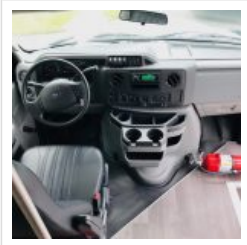

Nations Bus Sales - 555 Outlet Mall Blvd, St. Augustine, FL 32084 (904) 347-2296