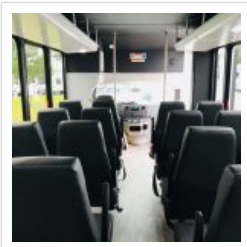

Nations Bus Sales - 555 Outlet Mall Blvd, St. Augustine, FL 32084 (904) 347-2296