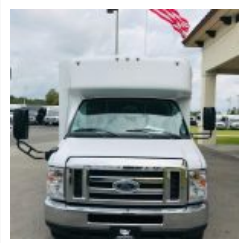

## 2019 World Trans E280 Executive

Unit# 02234

### Options/Specification:

Streetside Routed Exhaust  
 34" Electric Passenger Entry Door  
 70K BTU ACT A/C Package w Dual Compressors  
 65K BTU Rear Floor Heater  
 Transpec Emergency Escape Hatch in Black  
 Interior + Exterior Super Bright LED Package  
 Overhead Parcel Rack  
 Designated Rear Luggage Compartment  
 Safety Kit - Reverse Alarm, 5 lb. Fire Extinguisher, Triangle Reflectors  
 REI Radio - AM/FM/CD w 4 Speakers  
 Gerfloor Non-Slip Rubber Flooring in Yellowstone  
 Hi-Back Freedman Seats in Black Leatherette  
 Armrests  
 Recliners  
 Seatbelts  
 Stainless Steel Wheelcovers

**Chassis:** Ford E450  
**Engine/Fuel:** 6.8L V10 Gas  
**Transmission:** 5 Speed Auto  
**Odometer:** 1,429  
**Configuration:** 25 Passengers, Forward Facing, plus driver, Overhead Luggage, Rear Luggage,  
**Location:** FL  
**Price:** \$75,800.00