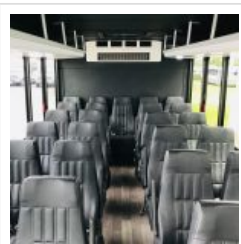

### Options/Specification:

Streetside Routed Exhaust  
 34" Electric Passenger Entry Door  
 70K BTU ACT A/C Package w Dual Compressors  
 65K BTU Rear Floor Heater  
 Transpec Emergency Escape Hatch in Black  
 Interior + Exterior Super Bright LED Package  
 Overhead Parcel Rack  
 Designated Rear Luggage Compartment  
 Safety Kit - Reverse Alarm, 5 lb. Fire Extinguisher, Triangle Reflectors  
 REI Radio - AM/FM/CD w 4 Speakers  
 Gerfloor Non-Slip Rubber Flooring in Yellowstone  
 Hi-Back Freedman Seats in Black Leatherette  
 Armrests  
 Recliners  
 Seatbelts  
 Stainless Steel Wheelcovers