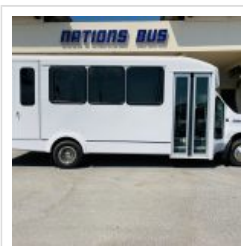

NationsBus.com
(800) 523-3262

2020 Eldorado Advantage 240 P/T

Unit# 74046

Options/Specification:

- Electric Entry Door
- Kubota Exterior Key Switch
- Exhaust, streetwise
- Fast Idle
- A/C- 75K BTU w/ Dual Compressors
- Heat- 65K BTU Rear Floor Heater
- Heater Shut off Valve
- Rear Cargo Door
- Back-up Alarm
- Overhead Handrail
- Emergency Escape Hatch, Transpac
- LED Interior and Exterior Lighting
- AM/FM CD Stereo
- Flooring- Gerflor
- Wheelchair Lift- Braun Century NCL919
- Wheelchair Tie-downs- Q-Straint Q-8200
- Seats- Midback Rigid
- Seats- Gray Vinyl
- Seats- Handles on Seatbacks
- Seats- Aisle Armrests
- Seatbelts, 74"
- Flipseats
- Steel Rollcage Construction
- Stainless Steel Wheel Inserts
- Paint- Base White
- Canada Admissible.

Chassis: Ford E450

Engine/Fuel: 6.8L V10 Gas

Transmission: Automatic

Odometer: 15

Configuration: 16
 Passengers,
 Forward
 Facing, plus
 driver,
 2 Tiedowns,

Location: FL

Price: \$74,700.00

Nations Bus Sales - 555 Outlet Mall Blvd, St. Augustine, FL 32084 (904) 347-2296