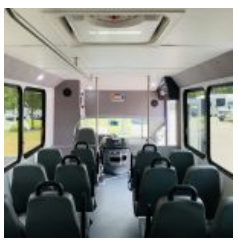

NationsBus.com
(800) 523-3262

2020 Eldorado Advantage 240 P/T

Unit# 74046

Options/Specification:

- Electric Entry Door
- Kubota Exterior Key Switch
- Exhaust, streetwise
- Fast Idle
- A/C- 75K BTU w/ Dual Compressors
- Heat- 65K BTU Rear Floor Heater
- Heater Shut off Valve
- Rear Cargo Door
- Back-up Alarm
- Overhead Handrail
- Emergency Escape Hatch, Transpac
- LED Interior and Exterior Lighting
- AM/FM CD Stereo
- Flooring- Gerflor
- Wheelchair Lift- Braun Century NCL919
- Wheelchair Tie-downs- Q-Straint Q-8200
- Seats- Midback Rigid
- Seats- Gray Vinyl
- Seats- Handles on Seatbacks
- Seats- Aisle Armrests
- Seatbelts, 74"
- Flipseats
- Steel Rollcage Construction
- Stainless Steel Wheel Inserts
- Paint- Base White
- Canada Admissible.

Chassis: Ford E450

Engine/Fuel: 6.8L V10 Gas

Transmission: Automatic

Odometer: 15

Configuration: 16
 Passengers,
 Forward
 Facing, plus
 driver,
 2 Tiedowns,

Location: FL

Price: \$74,700.00

Nations Bus Sales - 555 Outlet Mall Blvd, St. Augustine, FL 32084 (904) 347-2296