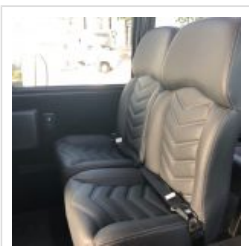

Overhead Reading Lights

REI PA System

USR Seat belts

Executive Wood Flooring

Executive Level 5 Seating

Rear Luggage w/Auto Step

Rooftop Mounted A/C System

Overhead Luggage

LED Lighting

Black Fabric and Black Vinyl Side Walls

Stainless Steel Wheel Covers

**Chassis:** Ford E550

**Engine/Fuel:** 6.7L Turbo Diesel

**Transmission:** Automatic

**Odometer:** 275

**Configuration:** 26 Passengers, Forward Facing, plus driver, Overhead Luggage, Rear Luggage,

**Location:** CA

**Price:**

\$148,900.00

Exterior and Interior LED Lighting

Roof Mounted A/C

Hydraulic Brakes

Canada Admissible.

Nations Bus Sales - 555 Outlet Mall Blvd, St. Augustine, FL 32084 (904) 347-2296