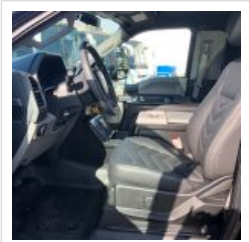

Overhead Reading Lights

REI PA System

USR Seat belts

Executive Wood Flooring

Executive Level 5 Seating

Rear Luggage w/Auto Step

Rooftop Mounted A/C System

Overhead Luggage

LED Lighting

Black Fabric and Black Vinyl Side Walls

Stainless Steel Wheel Covers

**Chassis:** Ford E550

**Engine/Fuel:** 6.7L Turbo Diesel

**Transmission:** Automatic

**Odometer:** 275

**Configuration:** 26 Passengers, Forward Facing, plus driver, Overhead Luggage, Rear Luggage,

**Location:** CA

**Price:**

\$148,900.00

Exterior and Interior LED Lighting

Roof Mounted A/C

Hydraulic Brakes

Canada Admissible.

Nations Bus Sales - 555 Outlet Mall Blvd, St. Augustine, FL 32084 (904) 347-2296