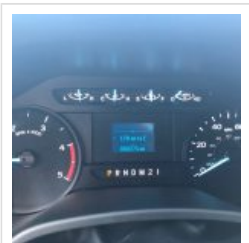

LED Lighting

Black Fabric and Black Vinyl Side Walls

Stainless Steel Wheel Covers

**Chassis:** Ford E550

**Engine/Fuel:** 6.7L Turbo Diesel

**Transmission:** Automatic

**Odometer:** 275

**Configuration:** 26 Passengers, Forward Facing, plus driver, Overhead Luggage, Rear Luggage,

**Location:** CA

**Price:**

\$148,900.00

Exterior and Interior LED Lighting

Roof Mounted A/C

Hydraulic Brakes

Canada Admissible.

Nations Bus Sales - 555 Outlet Mall Blvd, St. Augustine, FL 32084 (904) 347-2296