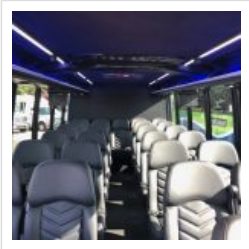

Price:

$148,900.00

Exterior and Interior LED Lighting

Roof Mounted A/C

Hydraulic Brakes

Canada Admissible.