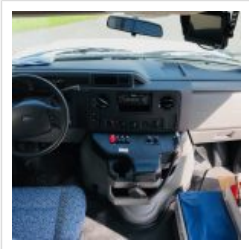

**NATIONS
BUS SALES**

**NationsBus.com
(800) 523-3262**

2021 Champion Challenger 270 Low Floor

Unit# 35687

Chassis: Ford E450

Engine/Fuel: 6.8L V10 Gas

Transmission: Automatic

Odometer: 1,200

Configuration: 20
Passengers,
Forward
Facing, plus
driver,
2 Tiedowns,

Location: FL

Price: \$99,800.00

Options/Specification:

Electric Passenger Entry Door with Auto Reverse
102" Wide Body
Airporter Style Body with Fiberglass Plug Window
Open Cab Design
225 Amp Alternator
55 Gallon Fuel Tank
Dual Battery Compartment
Master Disconnect Switch
Braun Electric Ramp with Parking Brake Interlock
Street Side Routed Exhaust
Self Diagnosing 12V Electrical Panel
All LED Exterior Lighting
LED Interior Dome Lights, Door Activated
Lighted Stepwell
Exterior Key Switch for Entry Door
Rocker Switch in Dash for Ramp Operation
Toggle Switch Exterior for Ramp Operation
Gerflor Non-Slip Flooring in Graphite
Coved Flooring Upgrade
Padded Modesty Panel Behind Driver
Rosco Manual Mirrors
Aluminum Running Board
AM/FM/CD Radio Package with 4 Speakers