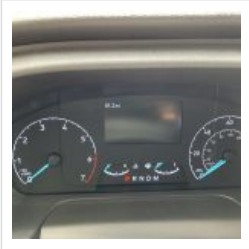

NationsBus.com
(800) 523-3262

2023 TurtleTop Terra Transit LD Exec

Unit# 06259

Options/Specification:

ELECTRIC ENTRY DOOR
ELITE BONDED WINDOWS
AM/FM STEREO
REAR BACK-UP CAMERA
BACK-UP ALARM
USB PORTS EVERY SEAT
PRO-AIR A/C SYSTEM - 97K BTU
HEATER - AUXILIARY 65K BTU, 3
SPEED
ALTRO WOOD FLOOR
EMERGENCY EQUIPMENT KIT
SEATING- UPGRADED to BLACK
LEATHERMATE
SEATING- HIGH-BACK, 19" WIDE
SEATING- ARMRESTS
SEATBELTS
EXTERIOR PAINT- WHITE
Canada Admissible.

Chassis: Ford Transit
350

Engine/Fuel: 3.5L v6 Gas

Transmission: Auto

Odometer: 50

Configuration: 14
Passengers,
Forward
Facing, plus
driver,
Overhead
Luggage,
Rear
Luggage,

Location: FL

Price:

\$128,800.00