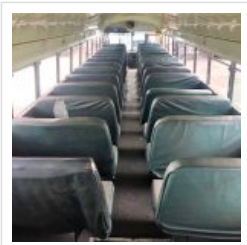

### Options/Specification:

Convertible to Mobile Home  
11 Windows  
Manual Transmission  
Black Rubber Flooring  
Vinyl Seats

<b>Chassis:</b>	Crown
<b>Engine/Fuel:</b>	10.4L Caterpillar Diesel
<b>Transmission:</b>	Automatic
<b>Odometer:</b>	360,050
<b>Configuration:</b>	85 Passengers, Forward Facing, plus driver, Undercarriage Luggage,
<b>Location:</b>	CA
<b>Price:</b>	\$4,900.00