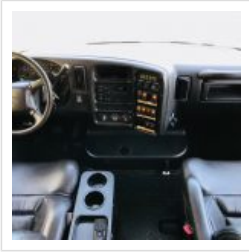

Location: FL

Price: $34,800.00

Nations Bus Sales - 12380 Firestone Blvd, Norwalk, CA 90650 (310) 216-6350