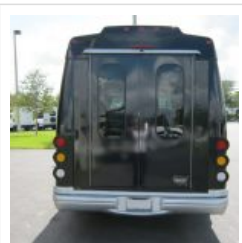

NationsBus.com
(800) 523-3262

2006 Turtle Top Van Terra P/T

Unit# 32292-2

Options/Specification:

Electric Entrance Door
AM/FM/CD Player
Midback Gray Vinyl Seats
Retractable Seatbelts
Grab Handles on Seats
T-Slider Windows
Back Up Camera
Gray RCA Flooring
Ricon Wheel Chair Lift
(1) Q-Straint Tie-Down
Hydraulic Brakes
Wheel Covers
Base Paint - Black

Chassis: Ford E350

Engine/Fuel: 6.8L V10 Gas

Transmission: TorqShift 6-speed Automatic Overdrive

Odometer: 104,725

Configuration: 7 Passengers, Forward Facing, plus driver, Overhead Luggage, 1 Tiedown,

Location: FL