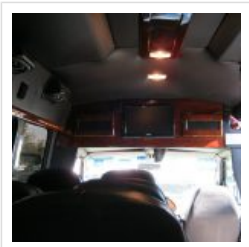

Nations Bus Sales - 12380 Firestone Blvd, Norwalk, CA 90650 (310) 216-6350