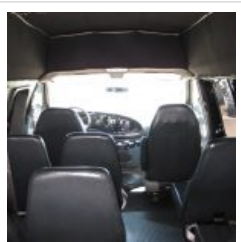

NationsBus.com
(800) 523-3262

2006 VersaShuttle Raised Roof Van

Unit# 85821

Options/Specification:

Individual Seats
Seats- Midback Rigid
Seats- Black Leathermate Flooring
Black Carpet w/ Runner
Front & rear A/C
AM/FM CD Player
Paint- Base Black Good Condition

Chassis: Ford E350

Engine/Fuel: 5.4L V8 Gas

Transmission: Automatic

Odometer: 326,725

Configuration: 13
Passengers,
Forward
Facing, plus
driver,
Rear
Luggage,

Location: CA

Price: \$9,900.00

Nations Bus Sales - 555 Outlet Mall Blvd, St. Augustine, FL 32084 (904) 347-2296