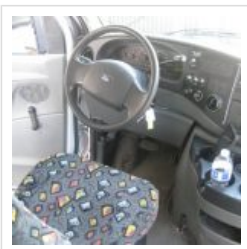

Nations Bus Sales - 12380 Firestone Blvd, Norwalk, CA 90650 (310) 216-6350