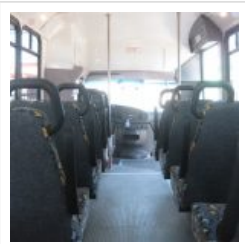

NationsBus.com
(800) 523-3262

2008 ElDorado Aerotech 240 P/T

Unit# 47375

Options/Specification:

Electric Entrance Door
Midback Seats, Bomber Gray Seat
Fabric
Armrests on Aisle Seats
Grab Handles On Aisle Seats
Gray Rubber Flooring w Ribbed
Aisle
(1) Rear Fold Away Double Seat
T-Slider Windows
VMI Wheel Chair Lift
(2) Q Straint Tie Downs
Rear Door
Key Switch Entry
Wheel Covers
Hydraulic Brakes

Canada Admissible.

Chassis: Ford E450

Engine/Fuel: 6.8L V10 Gas

Transmission: TorqShift 6-speed
Automatic
Overdrive

Odometer: 60,250

Configuration: 18
Passengers,
Forward
Facing, plus
driver,
2 Tiedowns,

Location: CA