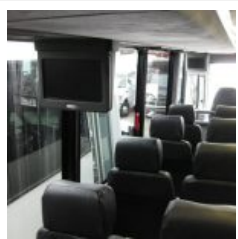

NationsBus.com
(800) 523-3262

2008 ABC/ GCA M1235

Unit# 05886

Options/Specification:

Plug Door
 Seats- Amaya Coach Seats
 Seats- Black Leathermate
 Armrests
 Bonded Windows
 Overhead Parcel Racks
 Individual Reading Lights
 Roof Mounted A/C
 Ducted Air
 Flooring- Woodgrain
 Air Brakes
 Air Suspension
 AM/FM CD Player
 PA System
 DVD w/ 4- 10" Monitors
 Aluminum Wheels
 Excellent Condition
 Paint- Base Silver Metallic

 Canada Admissible.

Chassis: Freightliner
S2

Engine/Fuel: 6.7L
Cummins
Diesel

Transmission: Automatic

Odometer: 313,930

Configuration: 31
Passengers,
Forward
Facing, plus
driver,
Overhead
Luggage,
Rear
Luggage,