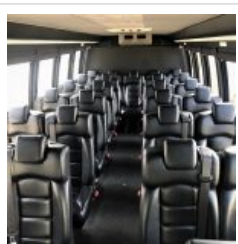

2008 Krystal Koach KK33

Unit# 23030

Options/Specification:

Needs Engine - Does not run

Plug Entrance Door

High Back Reclining Seats

Leather Seat Fabric

Front and Rear A/C

Heater

Rubber Flooring

AM/FM/CD

DVD with 1 Monitor
Canada Admissible.

Chassis: Ford E550

Engine/Fuel: 6.4L V8
Powerstroke
Diesel

Transmission: Automatic

Odometer: 90,178

Configuration: 28
Passengers,
Forward
Facing, plus
driver,
Rear
Luggage,

Location: CA

Price: \$4,900.00

Nations Bus Sales - 555 Outlet Mall Blvd, St. Augustine, FL 32084 (904) 347-2296