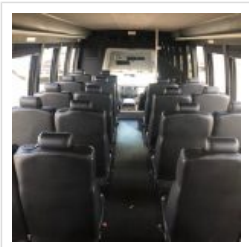

Nations Bus Sales - 555 Outlet Mall Blvd, St. Augustine, FL 32084 (904) 347-2296