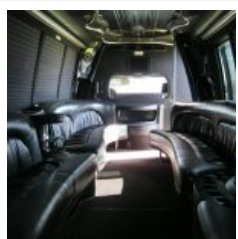

NationsBus.com
(800) 523-3262

2008 Krystal Koach KK35 Limobus

Unit# 44478

Options/Specification:

Plug Door
AM/FM/CD Player
DVD Player w/(1) Monitor
Black Carpet Flooring
Limo Style Seating
PA System
Window Shades
(2) Dry Bars
Large Mirror
Ceiling Grab Rail
Back Up Camera
Air Brakes

Chassis: International
3200

Engine/Fuel: MaxxForce
DT 7.6L
Diesel

Transmission: Automatic

Odometer: 360,000

Configuration: 34
Passengers,
Perimeter
Seating
configuration,
plus driver,
Rear
Luggage,

Location: FL