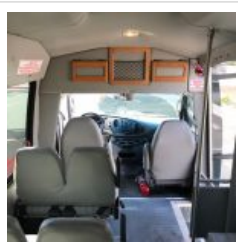

NationsBus.com
(800) 523-3262

2008 Turtletop VanTerra P/T

Unit# 09214

Options/Specification:

Electric Entrance Door
AM/FM/CD Player
Gray Vinyl Seats
Mid-Back Rigid Seats
Side-Rear Wheelchair Lift
(3) Double Fold-Away Seats
(4) Tie-Downs
Gray Rubber Flooring
Wheel Covers
Hydraulic Brakes

Chassis: Ford E350

Engine/Fuel: 5.4L V8 Gas

Transmission: Automatic

Odometer: 62,748

Configuration: 8 Passengers,
Forward Facing, plus driver,
4 Tiedowns,

Location: CA

Price: \$24,900.00

Nations Bus Sales - 555 Outlet Mall Blvd, St. Augustine, FL 32084 (904) 347-2296