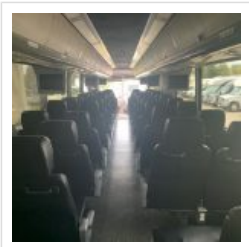

Price: $0.00

Nations Bus Sales - 555 Outlet Mall Blvd, St. Augustine, FL 32084 (904) 347-2296