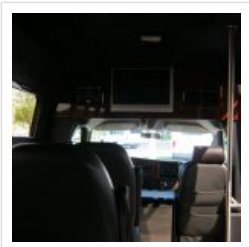

NationsBus.com
(800) 523-3262

2009 Turtle Top Van Terra Executive

Unit# 34722

Options/Specification:

Electric Entrance Door
AM/FM/CD Player
DVD Player w/ (1) Monitor
Rear Stereo Control
Highback Two-Tone Leathermate
Seats
Armrests
Seatbelts
Minifridge
Gray Altro Flooring
Rear Floor Heater
Hydraulic Brakes
Wheel Covers
Base Paint - Black
Great Condition
Canada Admissible.

Chassis: GM C3500

Engine/Fuel: 6.0L 8 Gas

Transmission: Automatic

Odometer: 193,915

Configuration: 13
Passengers,
Forward
Facing, plus
driver,
Rear
Luggage,

Location: FL

Price: \$29,800.00

Nations Bus Sales - 555 Outlet Mall Blvd, St. Augustine, FL 32084 (904) 347-2296