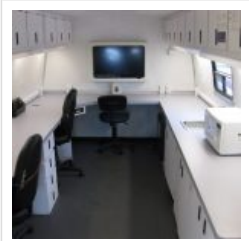

Nations Bus Sales - 12380 Firestone Blvd, Norwalk, CA 90650 (310) 216-6350