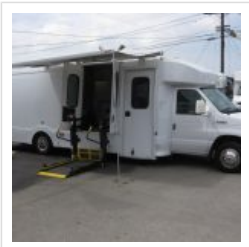

Location: CA

Price: $49,900.00