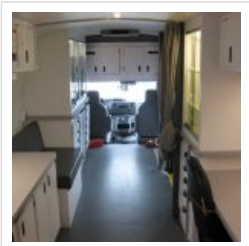

Nations Bus Sales - 12380 Firestone Blvd, Norwalk, CA 90650 (310) 216-6350