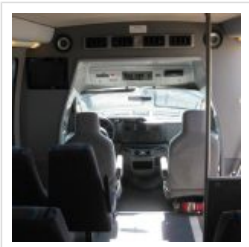

Nations Bus Sales - 12380 Firestone Blvd, Norwalk, CA 90650 (310) 216-6350