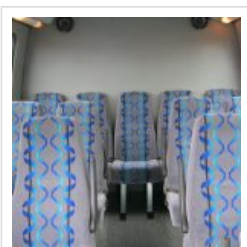

NationsBus.com
(800) 523-3262

2011 Krystal Koach KK22

Unit# 05768

Options/Specification:

Plug Entrance Door
AM/FM/CD Player
DVD Player w/ (1) Monitor
Highback Reclining Seats
Level 4 Fabric - Incense Blue
Armrests
Seatbelts
Front and Rear A/C System
Front Lighted ID Sign
PA System
Base Paint - Black
Stainless Steel Wheel Covers
Hydraulic Brakes
Canada Admissible.