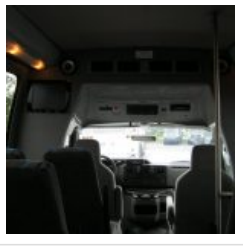

Price: $38,900.00