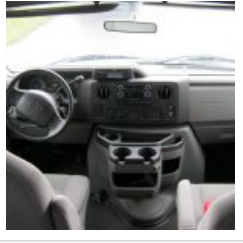

Nations Bus Sales - 555 Outlet Mall Blvd, St. Augustine, FL 32084 (904) 347-2296