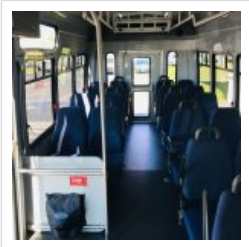

NationsBus.com
(800) 523-3262

2011 Startrans Senator SII LOW FLOOR MODEL

Unit# 01873

Options/Specification:

- Electric Entrance Door
- AM/FM/CD Player
- PA System
- Backup Camera with 7" Monitor
- High Back Rigid Seats
- Freedman Seating in Mono Blue
- Altro Flooring
- Armrests
- Seat Belts
- T-Slider Windows
- 10" Driver Side Running Board
- Exterior Key Switch Kubota
- 3 Passenger Fold Down Bench Seats w Armrest
- (2) Q Straint Tie Downs
- Rear Floor Heater
- 68k BTU Rear A/C System
- Rear Emergency Escape Door
- Hydraulic Brakes
- Air-Ride Suspension with Kneeling Feature
- Electric Wheelchair Ramp
- Digital Destination Marquee
- Low Entrance Step
- Perfect Bus for Assisted Living Facilities

Chassis: Ford E450

Engine/Fuel: 6.8L V10 Gas

Transmission: 5 Speed Automatic

Odometer: 26,296

Configuration: 20 Passengers, Forward Facing, plus driver, 2 Tiedowns,

Location: FL

Price: \$39,800.00

Nations Bus Sales - 12380 Firestone Blvd, Norwalk, CA 90650 (310) 216-6350