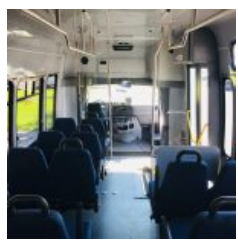

NationsBus.com
(800) 523-3262

2011 Startrans Senator SII LOW FLOOR MODEL

Unit# 01873

Options/Specification:

- Electric Entrance Door
- AM/FM/CD Player
- PA System
- Backup Camera with 7" Monitor
- High Back Rigid Seats
- Freedman Seating in Mono Blue
- Altro Flooring
- Armrests
- Seat Belts
- T-Slider Windows
- 10" Driver Side Running Board
- Exterior Key Switch Kubota
- 3 Passenger Fold Down Bench Seats w Armrest
- (2) Q Straint Tie Downs
- Rear Floor Heater
- 68k BTU Rear A/C System
- Rear Emergency Escape Door
- Hydraulic Brakes
- Air-Ride Suspension with Kneeling Feature
- Electric Wheelchair Ramp
- Digital Destination Marquee
- Low Entrance Step
- Perfect Bus for Assisted Living Facilities

Chassis: Ford E450

Engine/Fuel: 6.8L V10 Gas

Transmission: 5 Speed Automatic

Odometer: 26,296

Configuration: 20 Passengers, Forward Facing, plus driver, 2 Tiedowns,

Location: FL

Price: \$39,800.00

Nations Bus Sales - 12380 Firestone Blvd, Norwalk, CA 90650 (310) 216-6350