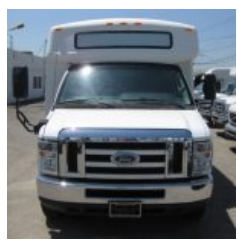

## 2012 Champion Challenger 270

Unit# 92778-2

### Options/Specification:

Electric Entrance Door  
AM/FM/CD Player  
PA System  
Mid-High Back Reclining Seats  
Cloth Blue Incense Seat Fabric  
Seat Belts  
Armrests  
T-Slider Windows  
Rear A/C System  
Rear Floor Heater  
RCA Black Flooring w Ribbed Aisle  
Back Up Alarm  
Wheel Covers  
Hydraulic Brakes  
Canada Admissible.

**Chassis:** Ford E450

**Engine/Fuel:** 6.8L V10 Gas

**Transmission:** Automatic

**Odometer:** 210,510

**Configuration:** 24  
Passengers,  
Forward  
Facing, plus  
driver,  
Rear  
Luggage,

**Location:** CA