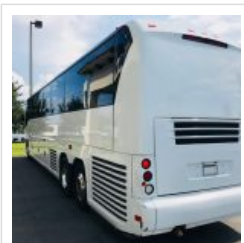

2012 MCI J4500

Unit# 66175