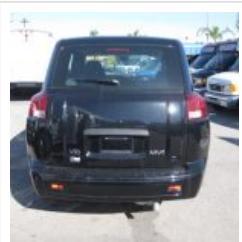

NationsBus.com
(800) 523-3262

2012 MV-1 Low Floor Paratransit

Unit# 00464

Options/Specification:

- Wheelchair Ramp, Electric
- Wheelchair Tie-down (1)
- Q-Strait Wheelchair Restraint Track System
- Right Front Seating Position for Wheelchair Occupant
- Anti-Slip Interior Floor Surface
- Anti-Slip Ramp Surface
- Ramp Lighting
- Multiple Grab Handles
- Large Rear Side Entry Doors (56"x36")
- Air Conditioning
- AM/FM and CD Player
- Cruise Control
- Power Windows
- Power Locks
- Keyless Entry
- 5 Auxiliary Outlets
- Large 3 Passenger Contoured Rear Bench Seat
- Paint- Base Black
- New w/ Full Warranties

Chassis: VPG

Engine/Fuel: 4.6L V8 Gas

Transmission: Auto

Odometer: 2,967

Configuration: 4 Passengers, Forward Facing, plus driver, Rear Luggage, 1 Tiedown,

Location: CA

Price: \$34,900.00

Nations Bus Sales - 555 Outlet Mall Blvd, St. Augustine, FL 32084 (904) 347-2296