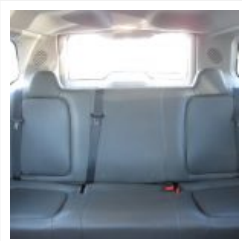

NationsBus.com
(800) 523-3262

2012 MV-1 Low Floor Paratransit

Unit# 00464

Options/Specification:

- Wheelchair Ramp, Electric
- Wheelchair Tie-down (1)
- Q-Strait Wheelchair Restraint Track System
- Right Front Seating Position for Wheelchair Occupant
- Anti-Slip Interior Floor Surface
- Anti-Slip Ramp Surface
- Ramp Lighting
- Multiple Grab Handles
- Large Rear Side Entry Doors (56"x36")
- Air Conditioning
- AM/FM and CD Player
- Cruise Control
- Power Windows
- Power Locks
- Keyless Entry
- 5 Auxiliary Outlets
- Large 3 Passenger Contoured Rear Bench Seat
- Paint- Base Black
- New w/ Full Warranties

Chassis: VPG

Engine/Fuel: 4.6L V8 Gas

Transmission: Auto

Odometer: 2,967

Configuration: 4 Passengers, Forward Facing, plus driver, Rear Luggage, 1 Tiedown,

Location: CA

Price: \$34,900.00

Nations Bus Sales - 555 Outlet Mall Blvd, St. Augustine, FL 32084 (904) 347-2296