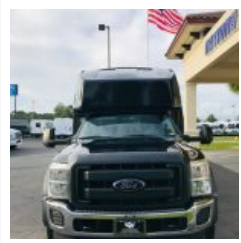

NationsBus.com
(800) 523-3262

2012 Turtle Top Odyssey XL Executive

Unit# 83829

Options/Specification:

- Electric Entrance Door
- AM/FM/CD Player
- DVD Player w (1) Monitor
- High Back Reclining Seats
- Leathermate Seat Fabric
- Armrests
- Seat Belts
- Solid Windows
- Rear Floor Heater
- Altro Wood Flooring
- Wheel Covers
- Hydraulic Brakes

Chassis: Ford F550

Engine/Fuel: 6.7L
Powerstroke
Diesel

Transmission: 5-Speed
Automatic

Odometer: 190,019

Configuration: 30
Passengers,
Forward
Facing, plus
driver,
Rear
Luggage,

Location: FL

Price: \$32,900.00