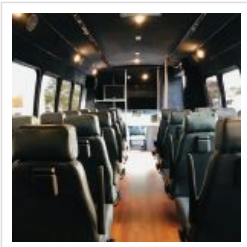

NationsBus.com
(800) 523-3262

2012 Turtle Top Odyssey XL Executive

Unit# 83829

Options/Specification:

- Electric Entrance Door
- AM/FM/CD Player
- DVD Player w (1) Monitor
- High Back Reclining Seats
- Leathermate Seat Fabric
- Armrests
- Seat Belts
- Solid Windows
- Rear Floor Heater
- Altro Wood Flooring
- Wheel Covers
- Hydraulic Brakes

Chassis: Ford F550

Engine/Fuel: 6.7L
Powerstroke
Diesel

Transmission: 5-Speed
Automatic

Odometer: 190,019

Configuration: 30
Passengers,
Forward
Facing, plus
driver,
Rear
Luggage,

Location: FL

Price: \$32,900.00