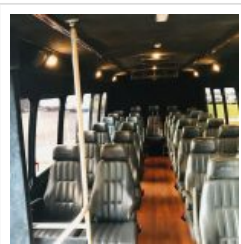

NationsBus.com
(800) 523-3262

2012 Turtle Top Odyssey XL Executive

Unit# 83829

Options/Specification:

- Electric Entrance Door
- AM/FM/CD Player
- DVD Player w (1) Monitor
- High Back Reclining Seats
- Leathermate Seat Fabric
- Armrests
- Seat Belts
- Solid Windows
- Rear Floor Heater
- Altro Wood Flooring
- Wheel Covers
- Hydraulic Brakes

Chassis: Ford F550

Engine/Fuel: 6.7L
Powerstroke
Diesel

Transmission: 5-Speed
Automatic

Odometer: 190,019

Configuration: 30
Passengers,
Forward
Facing, plus
driver,
Rear
Luggage,

Location: FL

Price: \$32,900.00