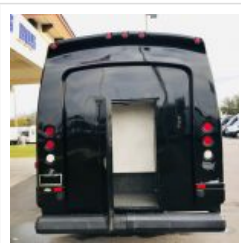

NationsBus.com
(800) 523-3262

2012 Turtle Top Odyssey XL Executive

Unit# 83829

Options/Specification:

- Electric Entrance Door
- AM/FM/CD Player
- DVD Player w (1) Monitor
- High Back Reclining Seats
- Leathermate Seat Fabric
- Armrests
- Seat Belts
- Solid Windows
- Rear Floor Heater
- Altro Wood Flooring
- Wheel Covers
- Hydraulic Brakes

Chassis: Ford F550

Engine/Fuel: 6.7L
Powerstroke
Diesel

Transmission: 5-Speed
Automatic

Odometer: 190,019

Configuration: 30
Passengers,
Forward
Facing, plus
driver,
Rear
Luggage,

Location: FL

Price: \$32,900.00