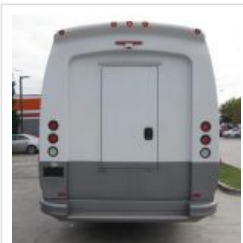

NationsBus.com
(800) 523-3262

2012 Turtle Top Odyssey XLT

Unit# X4653-2

Options/Specification:

- Electric Entrance Door
- AM/FM/CD Player
- DVD Player w/ (6) 10" Monitors and (1) 26" Monitor
- (10) Speakers
- Highback Reclining Seats
- Level 4 Fabric - Black Leathermate
- (2) Rear Fold Away Double Seats
- Retractable Seatbelts
- Armrests
- 80" Interior Height
- 130K BTU A/C System w/ (2) Evaporators, (2) Condensers and (2) Compressors
- Ducted A/C
- 45K BTU Heater
- PA System
- Back Up Camera
- Remote Heated Sidewiew Mirrors
- Gray Rubber RCA Flooring
- Front Lighted ID Sign
- LED Interior Lights
- Individual Reading Lights
- Soft Touch Interior
- Entry Assist Handle
- Base Paint - White

Chassis: Freightliner
M2

Engine/Fuel: 8.3L
Cummins
Diesel

Transmission: Allison

Odometer: 85,745

Configuration: 47
Passengers,
Forward
Facing, plus
driver,
Overhead
Luggage,
Movable
Luggage,

Canada Admissible.