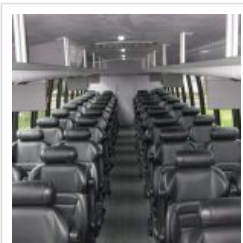

NationsBus.com
(800) 523-3262

2012 Turtle Top Odyssey XLT

Unit# X4653-2

Options/Specification:

- Electric Entrance Door
- AM/FM/CD Player
- DVD Player w/ (6) 10" Monitors and (1) 26" Monitor
- (10) Speakers
- Highback Reclining Seats
- Level 4 Fabric - Black Leathermate
- (2) Rear Fold Away Double Seats
- Retractable Seatbelts
- Armrests
- 80" Interior Height
- 130K BTU A/C System w/ (2) Evaporators, (2) Condensers and (2) Compressors
- Ducted A/C
- 45K BTU Heater
- PA System
- Back Up Camera
- Remote Heated Sidewiew Mirrors
- Gray Rubber RCA Flooring
- Front Lighted ID Sign
- LED Interior Lights
- Individual Reading Lights
- Soft Touch Interior
- Entry Assist Handle
- Base Paint - White

Chassis: Freightliner
M2

Engine/Fuel: 8.3L
Cummins
Diesel

Transmission: Allison

Odometer: 85,745

Configuration: 47
Passengers,
Forward
Facing, plus
driver,
Overhead
Luggage,
Movable
Luggage,

Canada Admissible.