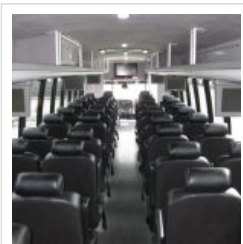

NationsBus.com
(800) 523-3262

2012 Turtle Top Odyssey XLT

Unit# X4653-2

Options/Specification:

- Electric Entrance Door
- AM/FM/CD Player
- DVD Player w/ (6) 10" Monitors and (1) 26" Monitor
- (10) Speakers
- Highback Reclining Seats
- Level 4 Fabric - Black Leathermate
- (2) Rear Fold Away Double Seats
- Retractable Seatbelts
- Armrests
- 80" Interior Height
- 130K BTU A/C System w/ (2) Evaporators, (2) Condensers and (2) Compressors
- Ducted A/C
- 45K BTU Heater
- PA System
- Back Up Camera
- Remote Heated Sidewiew Mirrors
- Gray Rubber RCA Flooring
- Front Lighted ID Sign
- LED Interior Lights
- Individual Reading Lights
- Soft Touch Interior
- Entry Assist Handle
- Base Paint - White

Chassis: Freightliner
M2

Engine/Fuel: 8.3L
Cummins
Diesel

Transmission: Allison

Odometer: 85,745

Configuration: 47
Passengers,
Forward
Facing, plus
driver,
Overhead
Luggage,
Movable
Luggage,

Canada Admissible.