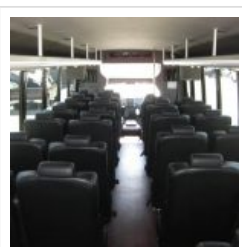

### Options/Specification:

- Plug Entrance Door
- AM/FM/CD Player
- DVD Player w/ (6) Monitors
- Highback Reclining Seats
- Level 5 Seat Fabric - Black
- Leathermate
- Underseat Retractable Seatbelts
- Armrests
- Full View Over Driver Panoramic Window
- Dual A/C Compressors w/ 145K BTU
- Rooftop Condensers
- PA System
- Woodgrain Altro Flooring
- 110v/USB Outlets on Every Row
- Back Up Alarm
- Back Up Camera
- Dual 50 Gallon Gas Tanks
- Exterior and Interior LED Lighting
- Air Ride Suspension
- Frameless Windows
- (2) Heavy Duty Batteries
- Airbrakes
- Base Paint - Black
- Canada Admissible.

**Chassis:** Ford F650

**Engine/Fuel:** 6.7L  
Cummins  
Diesel

**Transmission:** Allison

**Odometer:** 25,290

**Configuration:** 42  
Passengers,  
Forward  
Facing, plus  
driver,  
Overhead  
Luggage,  
Movable  
Luggage,