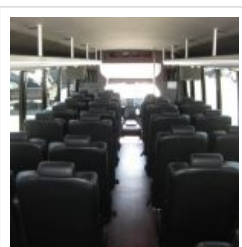

NationsBus.com
(800) 523-3262

2013 Grech Motors GM40

Unit# 98872

Options/Specification:

- Plug Entrance Door
- AM/FM/CD Player
- DVD Player w/ (6) Monitors
- Highback Reclining Seats
- Level 5 Seat Fabric - Black
- Leathermate
- Underseat Retractable Seatbelts
- Armrests
- Full View Over Driver Panoramic Window
- Dual A/C Compressors w/ 145K BTU
- Rooftop Condensers
- PA System
- Woodgrain Altro Flooring
- 110v/USB Outlets on Every Row
- Back Up Alarm
- Back Up Camera
- Dual 50 Gallon Gas Tanks
- Exterior and Interior LED Lighting
- Air Ride Suspension
- Frameless Windows
- (2) Heavy Duty Batteries
- Airbrakes
- Base Paint - Black
- Canada Admissible.

Chassis: Ford F650

Engine/Fuel: 6.7L
Cummins
Diesel

Transmission: Allison

Odometer: 126,010

Configuration: 42
Passengers,
Forward
Facing, plus
driver,
Overhead
Luggage,
Movable
Luggage,

Price: \$89,800.00

Nations Bus Sales - 555 Outlet Mall Blvd, St. Augustine, FL 32084 (904) 347-2296