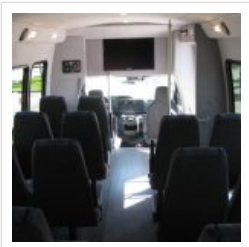

Price:

$44,900.00