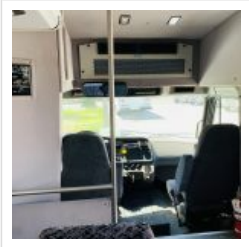

### Options/Specification:

- 36 Passengers with Co-Pilot Seat
- Reading lights
- Electric Entry door
- AM/FM CD Player
- Dvd Player
- 6 monitors
- PA System
- Reclining seats w/ arm rest and seat belts.
- Rear Storage
- Overhead Storage
- Aluminum Wheel Covers
- Air Brakes
- Canada Admissible.

**Chassis:** Freightliner

**Engine/Fuel:** 6.7 Diesel

**Transmission:** Auto

**Odometer:** 174,246

**Configuration:** 33 Passengers, Forward Facing, plus driver, Overhead Luggage,

**Location:** FL

**Price:** \$49,800.00