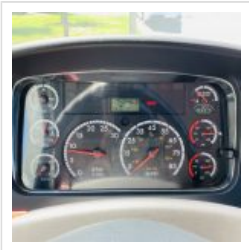

**Chassis:** Freightliner

**Engine/Fuel:** 6.7 Diesel

**Transmission:** Auto

**Odometer:** 174,246

**Configuration:** 33 Passengers, Forward Facing, plus driver, Overhead Luggage,

**Location:** FL

**Price:** \$49,800.00