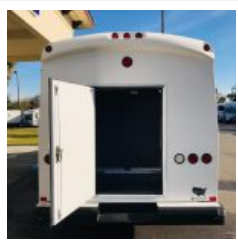

NationsBus.com
(800) 523-3262

2015 Champion Challenger 270

Unit# 17187-2

Options/Specification:

- Electric Entrance Doors
- Exterior Key Switch
- AM/FM/CD Player
- Highback Reclining Seats
- Incense Blue Cloth Seats
- Armrests on Aisles
- T-Slider Windows
- PA System
- RCA Black Rubber Flooring w
Ribbed Aisle
- Rear A/C System
- Emergency Rooftop Escape Hatch
- Wheel Covers
- Hydraulic Brakes

Chassis: Ford E450

Engine/Fuel: 6.8L V10 Gas

Transmission: Automatic

Odometer: 57,417

Configuration: 25
Passengers,
Forward
Facing, plus
driver,
Rear
Luggage,

Location: FL

Price: \$39,800.00

Nations Bus Sales - 555 Outlet Mall Blvd, St. Augustine, FL 32084 (904) 347-2296