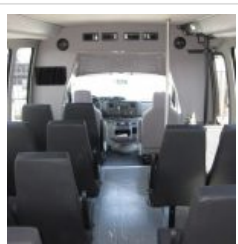

NationsBus.com
(800) 523-3262

2015 Krystal by ENC KK28

Unit# 50864

Options/Specification:

Plug Door, Electric
 Movable Rear Luggage
 Compartment
 Black Out Window Paint
 Dual Compressor A/C Pkg W/ 85k
 BTU
 Rear Heater
 DVD w/ 15" Monitor
 AM/FM CD Player
 Flooring- Gray Rubber
 Seats- High Back Reclining
 Seats- Raven Black Leathermate
 Armrests
 Seatbelts, Retractable
 Paint- Base White
 New Bus w/ Full Warranties

Chassis: Ford E450
Engine/Fuel: 6.8L V10 Gas
Transmission: Automatic
Odometer: 2,100
Configuration: 24
 Passengers,
 Forward
 Facing, plus
 driver,
 Movable
 Luggage,
Location: CA
Price: \$82,900.00

Nations Bus Sales - 12380 Firestone Blvd, Norwalk, CA 90650 (310) 216-6350