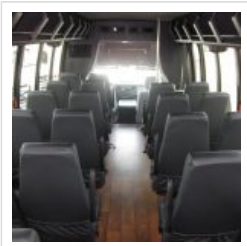

### Options/Specification:

Plug Door, Electric  
Mor-Ryde Rear Suspension  
120K BTU A/C Package  
Heater Booster Pump  
Overhead Parcel Racks  
Individual Reading Lights  
AM/FM CD Player  
PA System  
DVD w/ 15" TV Monitor  
Seats- High Back Reclining  
Armrests  
Seatbelts  
Seat Fabric- Black O'Vinyl  
Glitz Seat Package  
Altro Rubber Flooring, Woodgrain  
Paint- Base Black  
Stainless Steel Wheel Inserts  
New Bus w/ Full Warranties