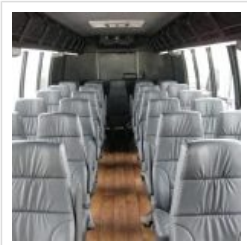

### Options/Specification:

Plug Door, Electric  
Mor-Ryde Rear Suspension  
120K BTU A/C Package  
Heater Booster Pump  
Overhead Parcel Racks  
Individual Reading Lights  
AM/FM CD Player  
PA System  
DVD w/ 15" TV Monitor  
Seats- High Back Reclining  
Armrests  
Seatbelts  
Seat Fabric- Black O'Vinyl  
Glitz Seat Package  
Altro Rubber Flooring, Woodgrain  
Paint- Base Black  
Stainless Steel Wheel Inserts  
New Bus w/ Full Warranties

**Chassis:** Ford F550  
**Engine/Fuel:** 6.7L Gas  
**Transmission:** Automatic  
**Odometer:** 1,950  
**Configuration:** 32  
Passengers,  
Forward  
Facing, plus  
driver,  
**Location:** CA  
**Price:** \$114,900.00