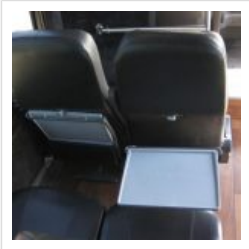

NationsBus.com
(800) 523-3262

2014 Turtle Top Odyssey XLT

Unit# U1188-2

Options/Specification:

- Electric Entrance Door
- Exterior Kubota Key Switch
- High Back Leather Reclining Seats
- Retractable Seat Belts
- Arm Rests
- Woodgrain Flooring
- 160k BTU A/C System w/ Rooftop Condenser
- 65k Heater System
- Swan Overhead Luggage Racks w/ Aisle Lighting
- AM/FM/CD Player
- DVD Player w/ (5) Monitors
- (46) A/C Power Plugs
- Foot Rests
- Tray Tables
- Window Shades
- Wheel Covers
- Rear Floor Heater

Chassis: Freightliner
M2

Engine/Fuel: 8.3L
Cummins
Diesel

Transmission: Automatic

Odometer: 84,295

Configuration: 48
Passengers,
Forward
Facing, plus
driver,
Overhead
Luggage,

Location: CA

Price: \$114,900.00