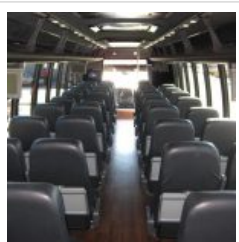

NationsBus.com
(800) 523-3262

2014 Turtle Top Odyssey XLT

Unit# U1188-2

Options/Specification:

- Electric Entrance Door
- Exterior Kubota Key Switch
- High Back Leather Reclining Seats
- Retractable Seat Belts
- Arm Rests
- Woodgrain Flooring
- 160k BTU A/C System w/ Rooftop Condenser
- 65k Heater System
- Swan Overhead Luggage Racks w/ Aisle Lighting
- AM/FM/CD Player
- DVD Player w/ (5) Monitors
- (46) A/C Power Plugs
- Foot Rests
- Tray Tables
- Window Shades
- Wheel Covers
- Rear Floor Heater

Chassis: Freightliner
M2

Engine/Fuel: 8.3L
Cummins
Diesel

Transmission: Automatic

Odometer: 84,295

Configuration: 48
Passengers,
Forward
Facing, plus
driver,
Overhead
Luggage,

Location: CA

Price: \$114,900.00