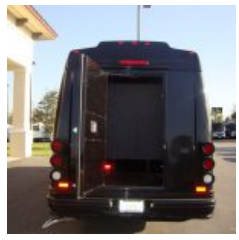

NationsBus.com
(800) 523-3262

2014 Turtle Top Van Terra XLT Executive

Unit# 84867

Options/Specification:

- Electric Entrance Door
- Exterior Key Switch
- AM/FM/CD Player
- DVD Player w (1) Monitor
- High Back Reclining Seats
- Armrests on Aisles
- Retractable Seat Belts
- Woodgrain Flooring
- Rear A/C System
- Back Up Alarm
- Solid Windows
- Emergency Escape Rooftop Hatch
- Wheel Covers
- Canada Admissible.

Chassis: GM G4500

Engine/Fuel: 6.0L V8 Gas

Transmission: Automatic

Odometer: 53,100

Configuration: 13
Passengers,
Forward
Facing, plus
driver,
Overhead
Luggage,
Rear
Luggage,

Location: FL

Price: \$39,800.00